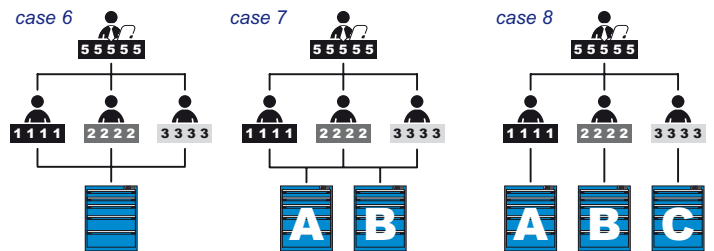

Secure and easy-access compartment contains 2 AAA batteries

An indicator light tells you when to change the batteries

A visual indicator tells you when the cabinet is unlocked

## Various ways to manage access

"Owner" user (unique code)

Supervisor (unique code) with users (different codes)

Supervisor (unique code) with users (same code)

\* Interferes with RB92 front handles, please contact customer service for more details.