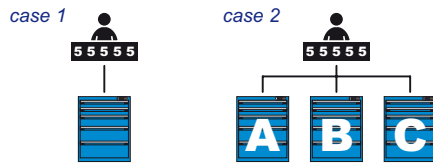

Various ways to manage access

"Owner" user (unique code)