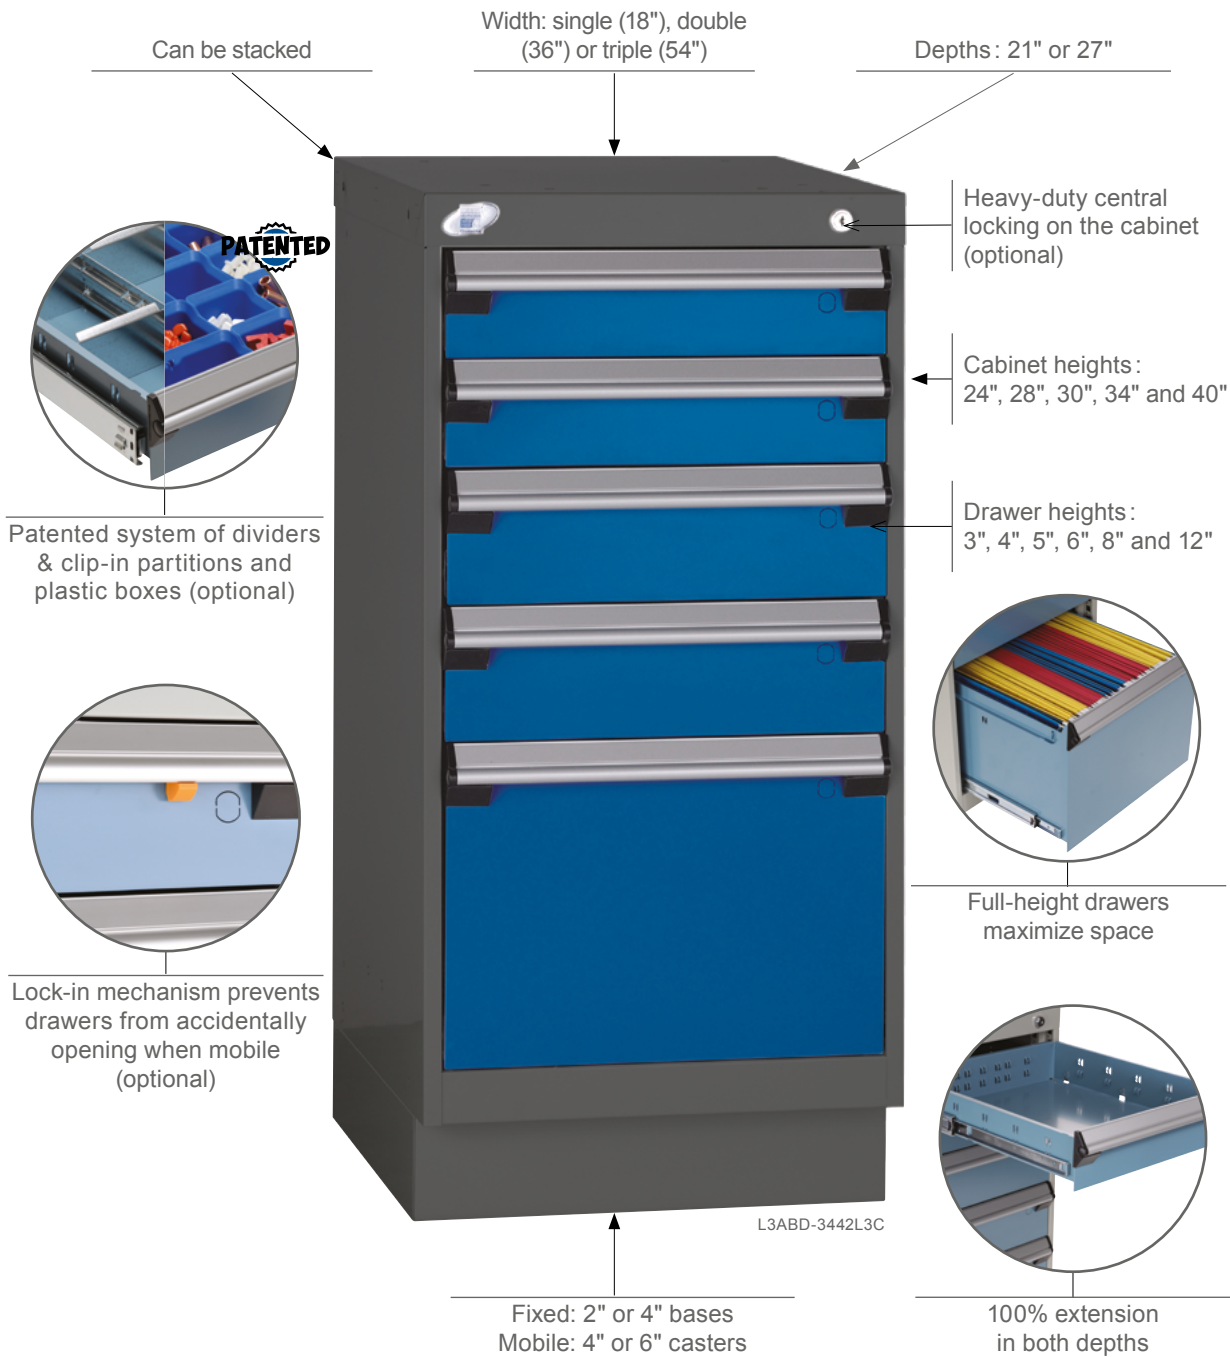

Features and benefits

Standard colors

	Avalanche Blue 055
	Everest Blue 051
	Classic Blue 052
	Midnight Blue 057
	Glossy Sapphire Blue 560
	Boreal Green 102
	Glossy Ever Green 1025
	Black 091
	Glossy Black 902
	Frost White 061
	Light Gray 071
	Modern Gray 745
	Charcoal Gray 072
	Glossy Yellow 208
	Sienna Orange 085
	Flame Red 081
	Glossy Carmine Red 806
	Glossy Cranberry Red 815
	White 616
	Beige 041

Colors may vary slightly from those shown.