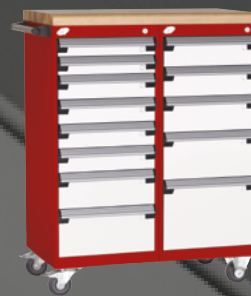

L3BED-4014L3

Mobile cabinet