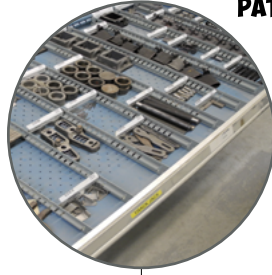

R5XHE-1002

Stacked cabinet

- 400 lb capacity per drawer, 100% extension
- Lifetime warranty on the drawer rolling mechanism
- 20 standard colors
- Many different configurations possible
- 10 standard drawer heights
- Wide range of cabinet widths, depths and heights
- Designed, developed and manufactured by Rousseau
- Wide variety of accessories available
- True dimensions that allow for perfect modularity

Features and benefits

*Power feed panels available with air connections, 2 USB ports, telephone jack and electrical outlets

PATENTED

Patented system of dividers & clip-in partitions and plastic bins (optional)

**Supports available for laptop, tablet, monitor, keyboard and mouse

Widths:
24", 30", 36", 48", 54" and 60"

Heights:
28", 30", 34", 38", 44" and 58"

Depths:
18", 21", 24" and 27"

Drawer heights:
3", 4", 5", 6", 7", 8", 9", 10",
12" and 14"