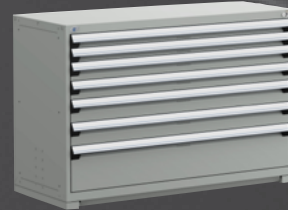

rousseau

Think Innovation, Durability, Quality

The "R" Cabinet

Many possible uses

R5AKG-3807

Fixed cabinet

R5BEE-3801

Mobile cabinet

R5XHE-1002

Stacked cabinet

- 400 lb capacity per drawer, 100% extension
- Lifetime warranty on the drawer rolling mechanism
- 20 standard colors
- Many different configurations possible
- 10 standard drawer heights
- Wide range of cabinet widths, depths and heights
- Designed, developed and manufactured by Rousseau
- Wide variety of accessories available
- True dimensions that allow for perfect modularity

Features and benefits

*Power feed panels available with air connections, 2 USB ports, telephone jack and electrical outlets

PATENTED

Patented system of dividers & clip-in partitions and plastic bins (optional)