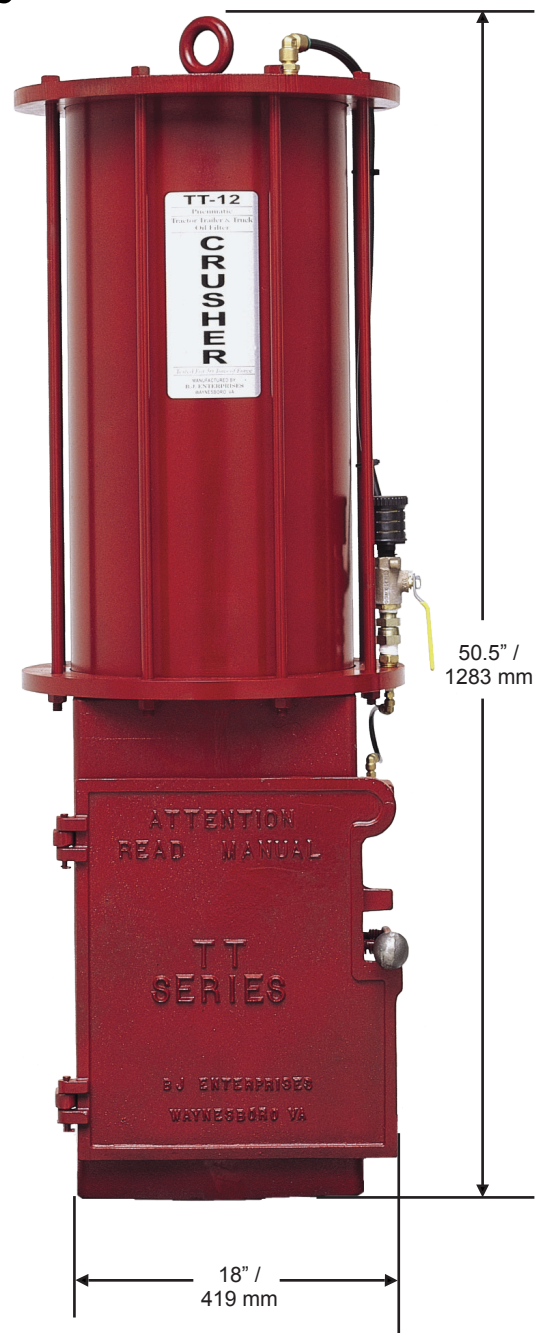

# TT-12 Crusher

## Pneumatic Oil Filter Crusher for tractor trailer and truck filters.

- Reduces filters by 75% of original size, and removes 95% of the free-flowing oil so it can be recycled.
- Only one moving part, a 2" shaft.
- Safety door - crusher will not operate if door is opened.
- Cycle time: 23 seconds.
- Air requirement - 125 to 175 PSI.
- Air regulator not needed.
- Oiler and lubricator not needed.
- All parts in contact with air are rust proof.
- Size: 51" high, 18" wide, 17" deep.
- Lifetime warranty on housing, one year limited on all other parts.
- Optional Stand.
- Crusher weight 350 lbs. (Shipping weight 425 lbs. Trucked on pallet.)

### New Crushers

MODEL NO.	DESCRIPTION	SHIPPING WEIGHT LBS (KG)
7715	TT12 Pneumatic Truck Oil Filter Crusher	418 (189.6)
7550	Large Crusher Stand with Reservoir for C-6, TT12 and TT25 Oil Filter Crushers	153 (69.4)
8210	TT12 Pneumatic Truck Oil Filter Crusher with #7550 Crusher Stand with Reservoir	530 (240.4)

### Repair Parts

Model No.	Description
7599	C4, C6 TT12 Ball Valve
7644	TT12 Cylinder
7604	TT12 Bottom Plate
7863	TT12, TT25 Push Plate
7799	TT12 Door
7796	TT12 Return Spring
7800	TT12 Shaft
7642	C4, C6 TT12 MJV-3 Air Clippard Valve
7719	C4, C6, TT12 Muffler
7749	C4, C6, TT12 S1205 Safety Valve
7793	TT12 Handle
7856	TT12 1/2" OD x .062 Tubing
7795	TT12 12" Piston Cup
7794	TT12 12" Large O-Ring
7902	C4, C6, TT12 1-1/4" 12 Jam Nut
7903	C, C6, TT12 1-1/8" Washer
7904	C4, C6, TT12, TT25 3/8" Ball Bearing Switch
7905	C4, C6, TT12, TT25 Safety Switch Spring
7906	C4, C6, TT12, TT25 1/4" x 2-1/4" Clevis Pin
7907	C4, C6, TT12, TT25 3/8" ID x 1/2" OD Bearing
7908	C4, C6, TT12, TT25 1/4" x 1-1/2" Clevis Pin
7909	C4, C6, TT12, TT25 3/32" x 1/2" Cotter Pin
7917	C4, C6, TT12, TT25 3/8" x 2-1/4" Grade 8 Tap Bolt
7918	C4, C6, TT12, TT25 3/8" x 16 Stover Nut
7938	C4, C6, TT12, TT25 5/16" Flat Washer
7940	C4, C6, TT12 1/4" Air Hose Assembly